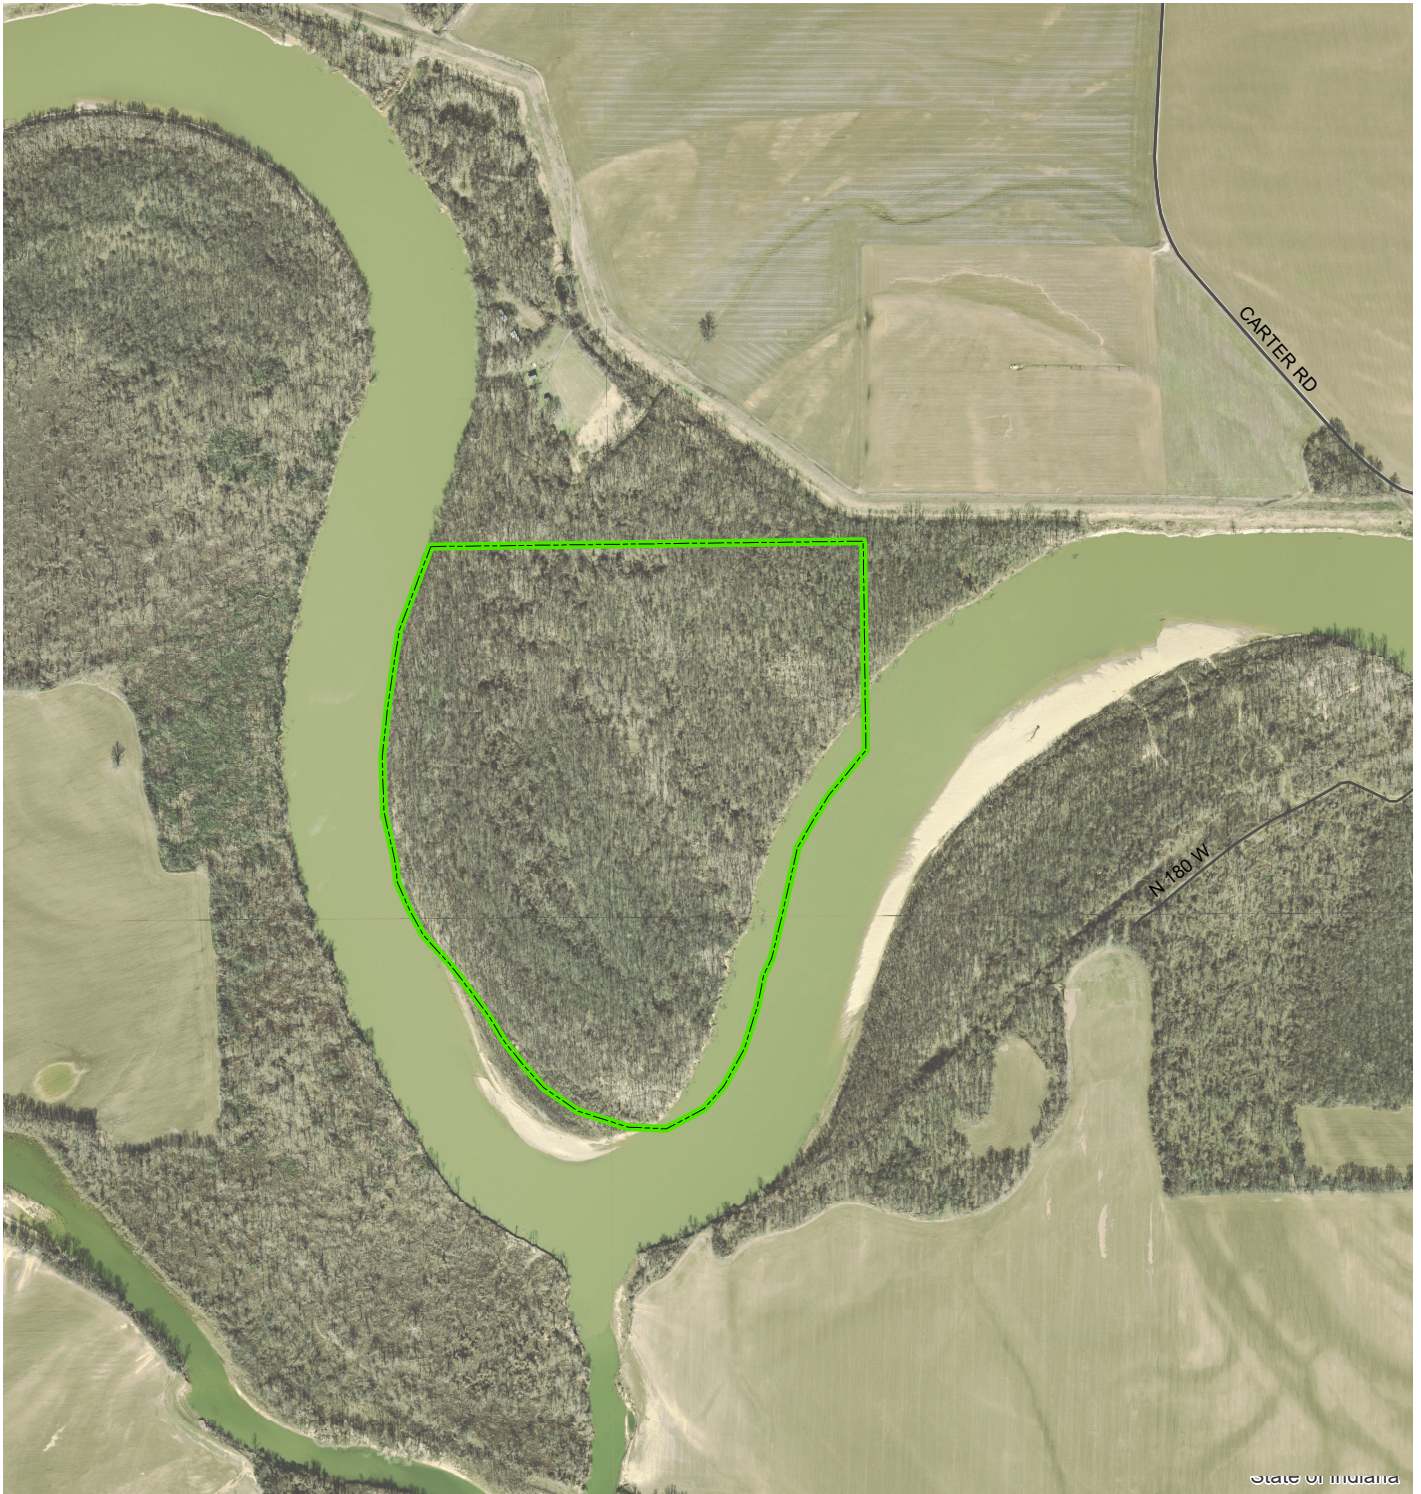

Indiana Department of Natural Resources

Swamper Bend Wildlife Diversity Conservation Area

Legend

 Swamper Bend WDCA

Swamper Bend WDCA is managed by
 Sugar Ridge FWA in Winslow, IN.
 (812) 789-2724