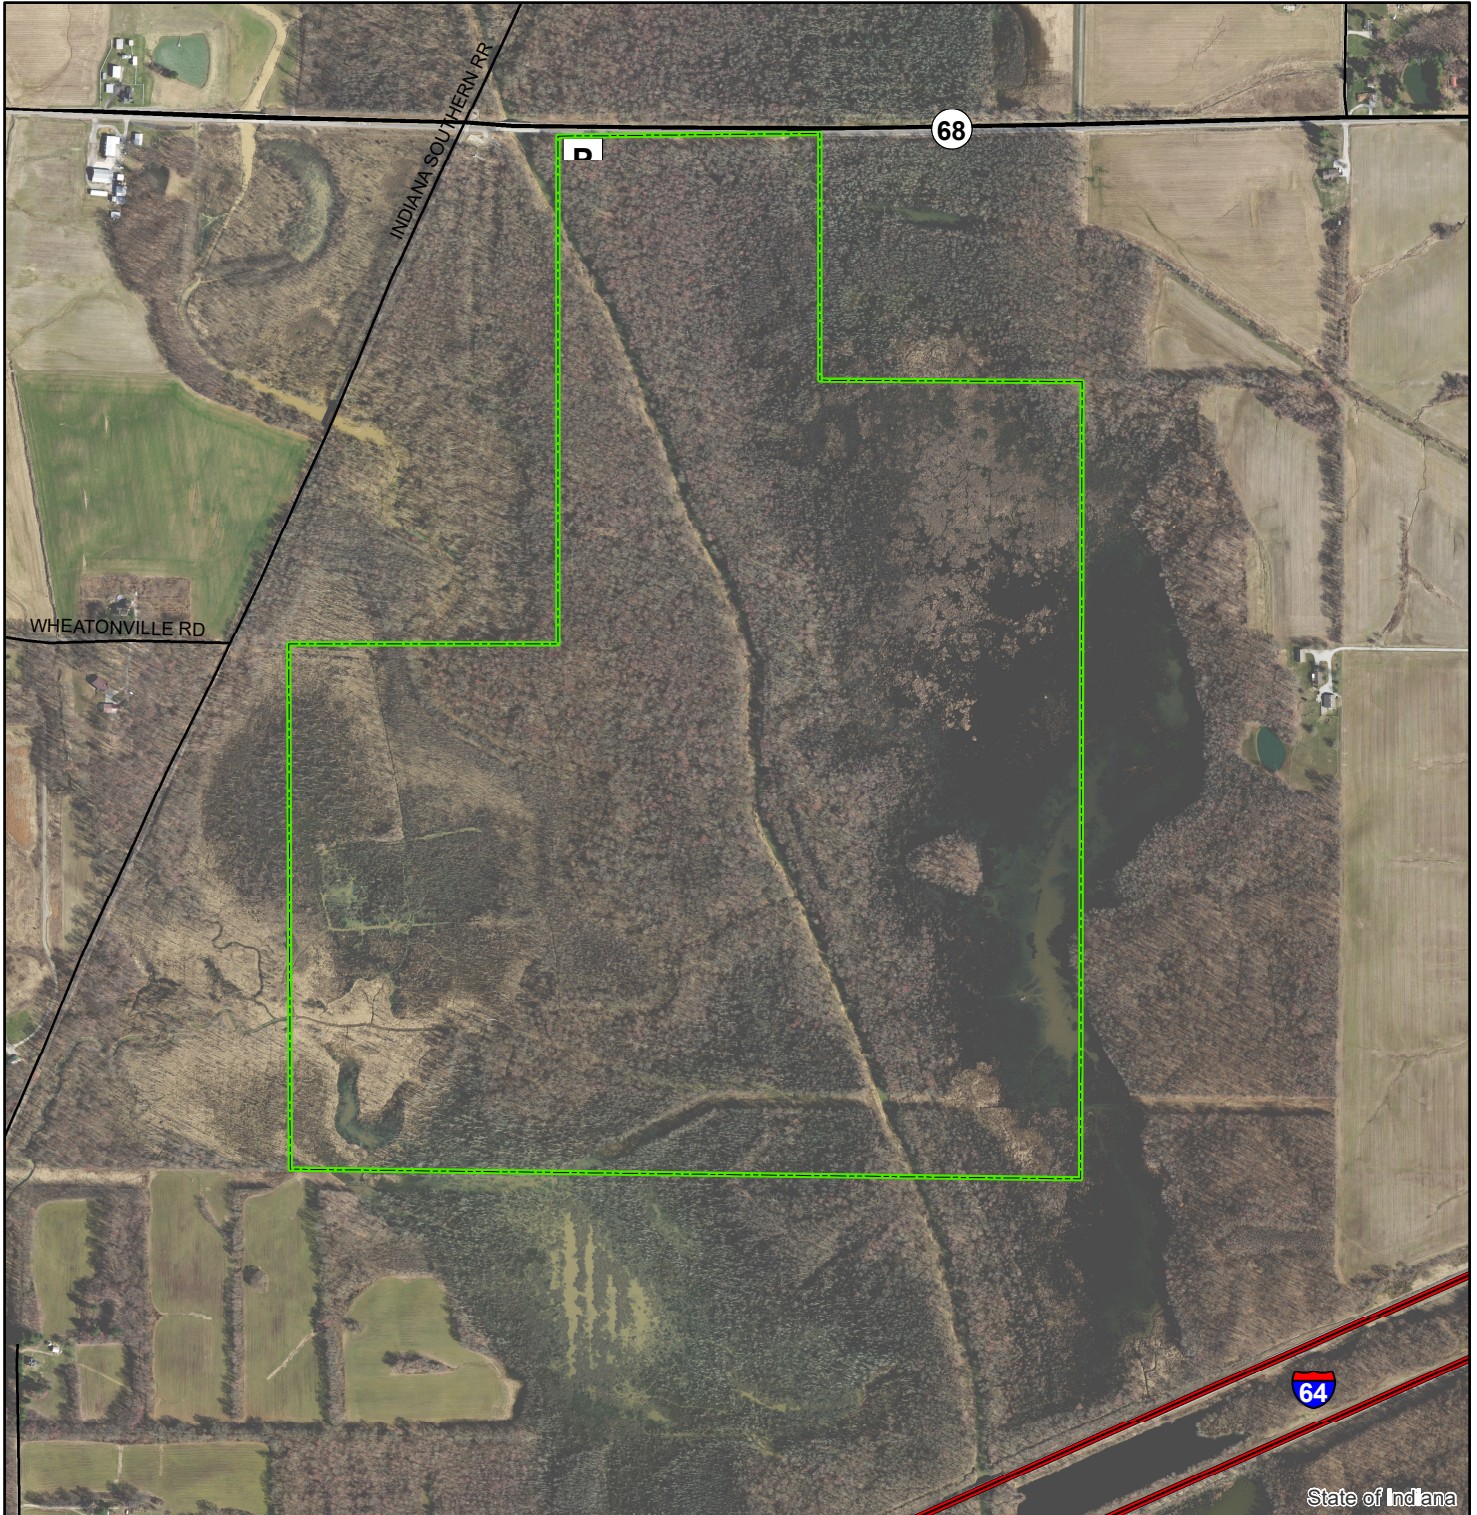

Lost Hill Wetland Conservation Area

Legend

 Lost Hill WCA

Lost Hill WCA is managed by
Sugar Ridge FWA in Winslow, IN.
(812) 789-2724