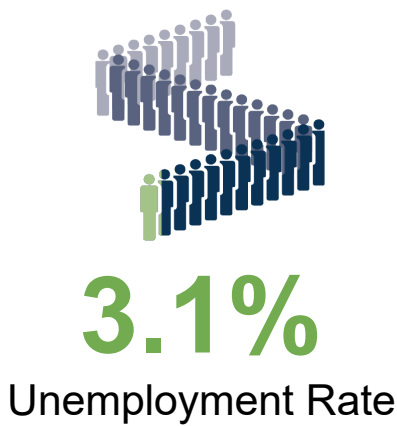

Released June 16, 2023

UNEMPLOYMENT RATE **seasonally adjusted*

April 2023
Indiana was

3.0%

National
Unemployment
Rate is

LABOR FORCE PARTICIPATION RATE

Labor Force
Participation Rate

63.6%

National Labor Force Rate

124,313

Open Job Postings

*As of June 1, 2023

14,478

Regular UI Claims

Reference week (12th of the month) Input to
LAUS Unemployment Rate Model