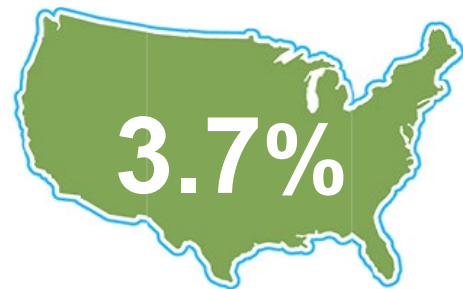

Released June 16, 2023

UNEMPLOYMENT RATE **seasonally adjusted*

April 2023
Indiana was

3.0%

National
Unemployment
Rate is

LABOR FORCE PARTICIPATION RATE

Labor Force
Participation Rate

63.6%

National Labor Force Rate

124,313

Open Job Postings

*As of June 1, 2023

14,478

Regular UI Claims

Reference week (12th of the month) Input to
LAUS Unemployment Rate Model