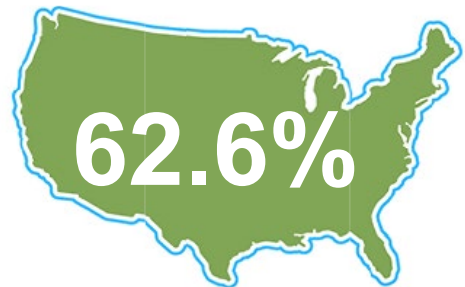

Released June 16, 2023

UNEMPLOYMENT RATE **seasonally adjusted*

April 2023
Indiana was

3.0%

National
Unemployment
Rate is

LABOR FORCE PARTICIPATION RATE

Labor Force
Participation Rate

63.6%

National Labor Force Rate

124,313

Open Job Postings

*As of June 1, 2023

14,478

Regular UI Claims

Reference week (12th of the month) Input to
LAUS Unemployment Rate Model