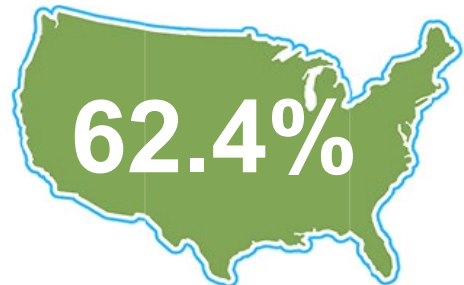

Released Sept. 16, 2022

UNEMPLOYMENT RATE **seasonally adjusted*

2.8%

Unemployment Rate
11th consecutive
month under 3%

July 2022
Indiana was

2.6%

National
Unemployment
Rate is

LABOR FORCE PARTICIPATION RATE

Labor Force
Participation Rate

63.4%

National Labor Force Rate

145,304

Open Job Postings
*As of Sept. 6, 2022

16,409

People Receiving
Unemployment Benefits

unique unemployment claims paid