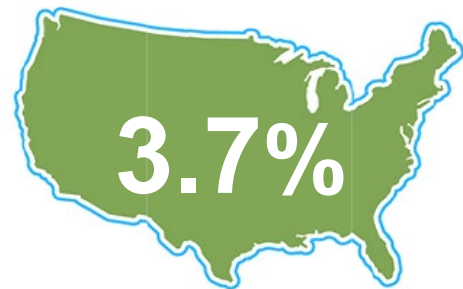

Released Sept. 16, 2022

UNEMPLOYMENT RATE **seasonally adjusted*

2.8%

Unemployment Rate
11th consecutive
month under 3%

July 2022
Indiana was

2.6%

National
Unemployment
Rate is

LABOR FORCE PARTICIPATION RATE

Labor Force
Participation Rate

63.4%

National Labor Force Rate

145,304

Open Job Postings
*As of Sept. 6, 2022

16,409

People Receiving
Unemployment Benefits

unique unemployment claims paid