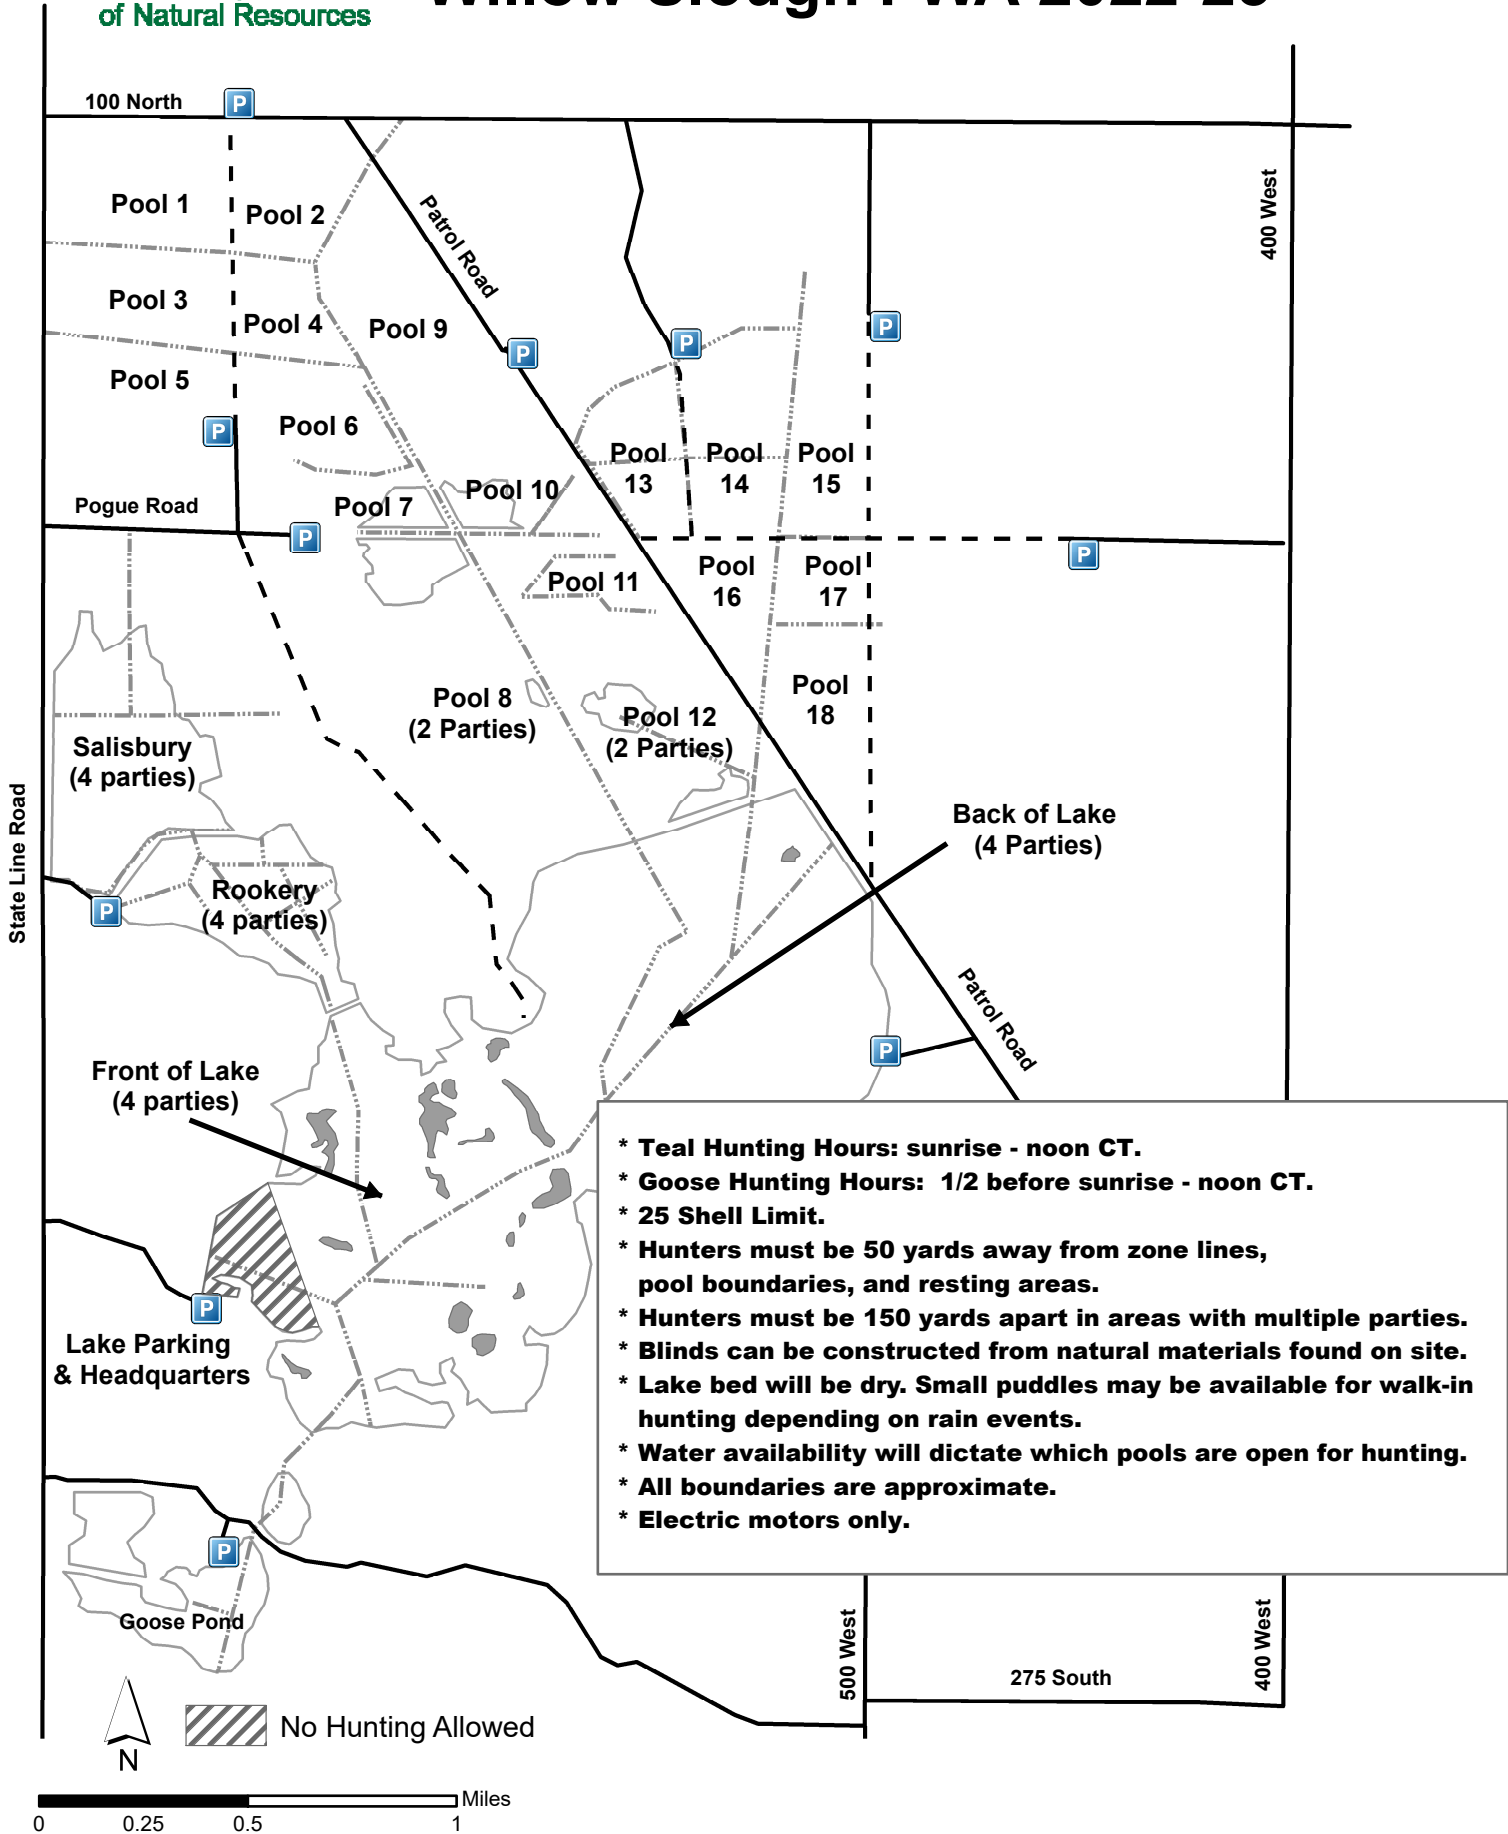

Early Season Waterfowl Map Willow Slough FWA 2022-23

- * **Teal Hunting Hours: sunrise - noon CT.**
- * **Goose Hunting Hours: 1/2 before sunrise - noon CT.**
- * **25 Shell Limit.**
- * **Hunters must be 50 yards away from zone lines, pool boundaries, and resting areas.**
- * **Hunters must be 150 yards apart in areas with multiple parties.**
- * **Blinds can be constructed from natural materials found on site.**
- * **Lake bed will be dry. Small puddles may be available for walk-in hunting depending on rain events.**
- * **Water availability will dictate which pools are open for hunting.**
- * **All boundaries are approximate.**
- * **Electric motors only.**

No Hunting Allowed