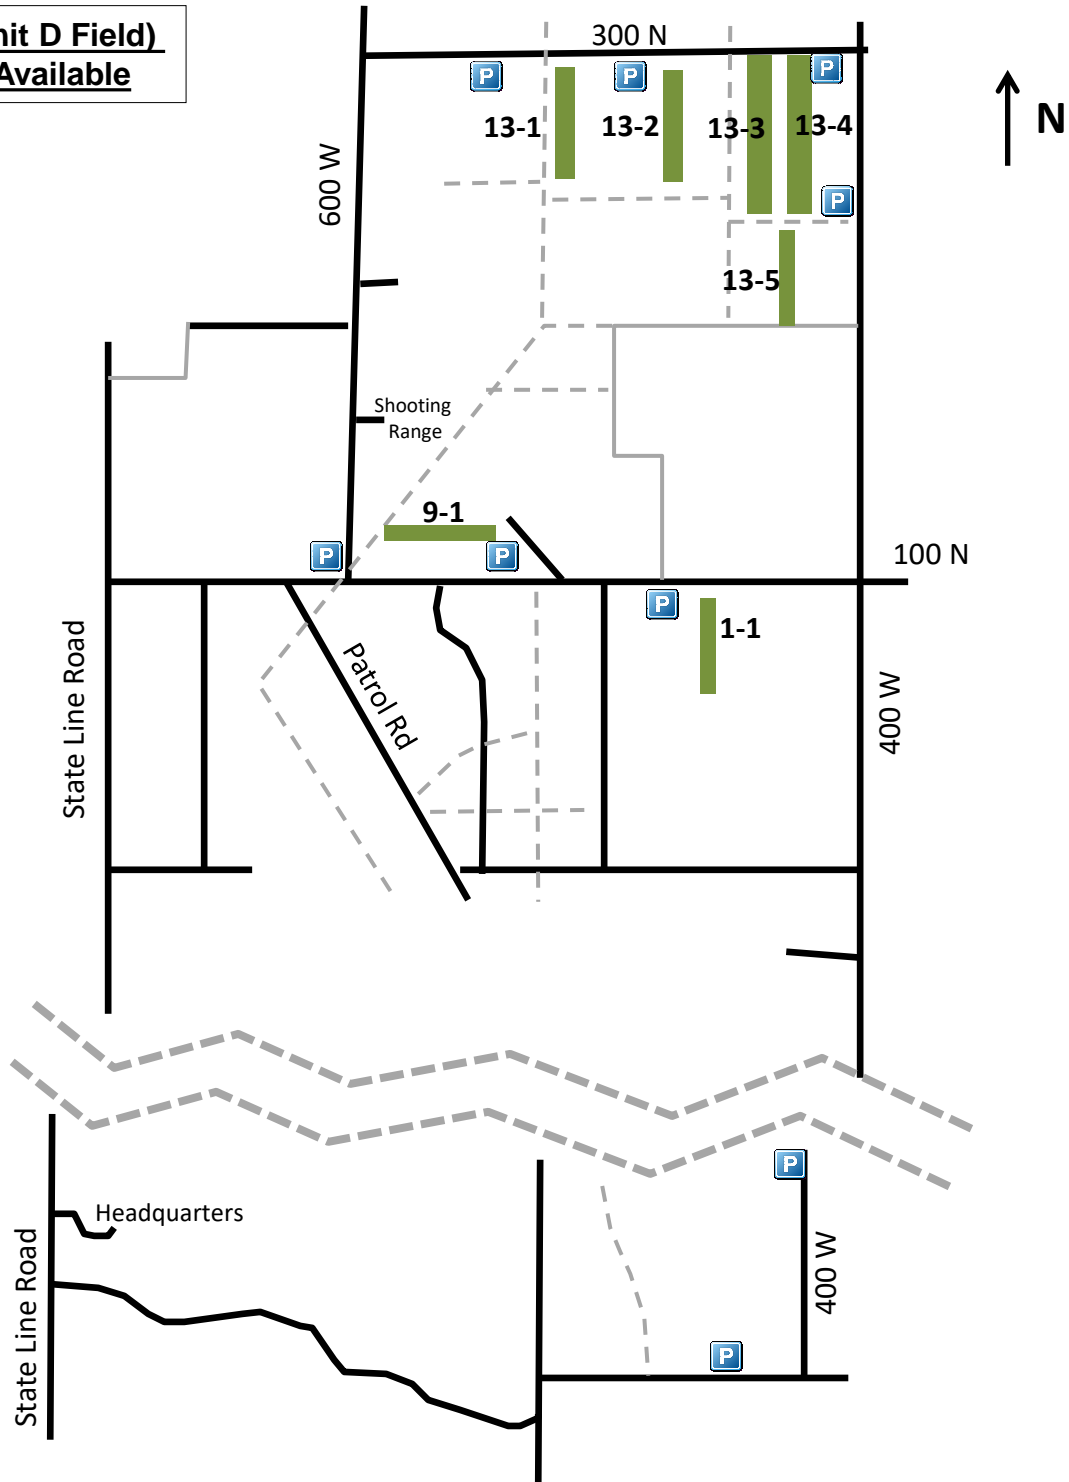

Willow Slough FWA

2022 Managed Dove Field Map

TNC (Unit D Field)
Also Available

Shell Limit - 50 Shells Per Hunter Daily
Field Locations are Approximate