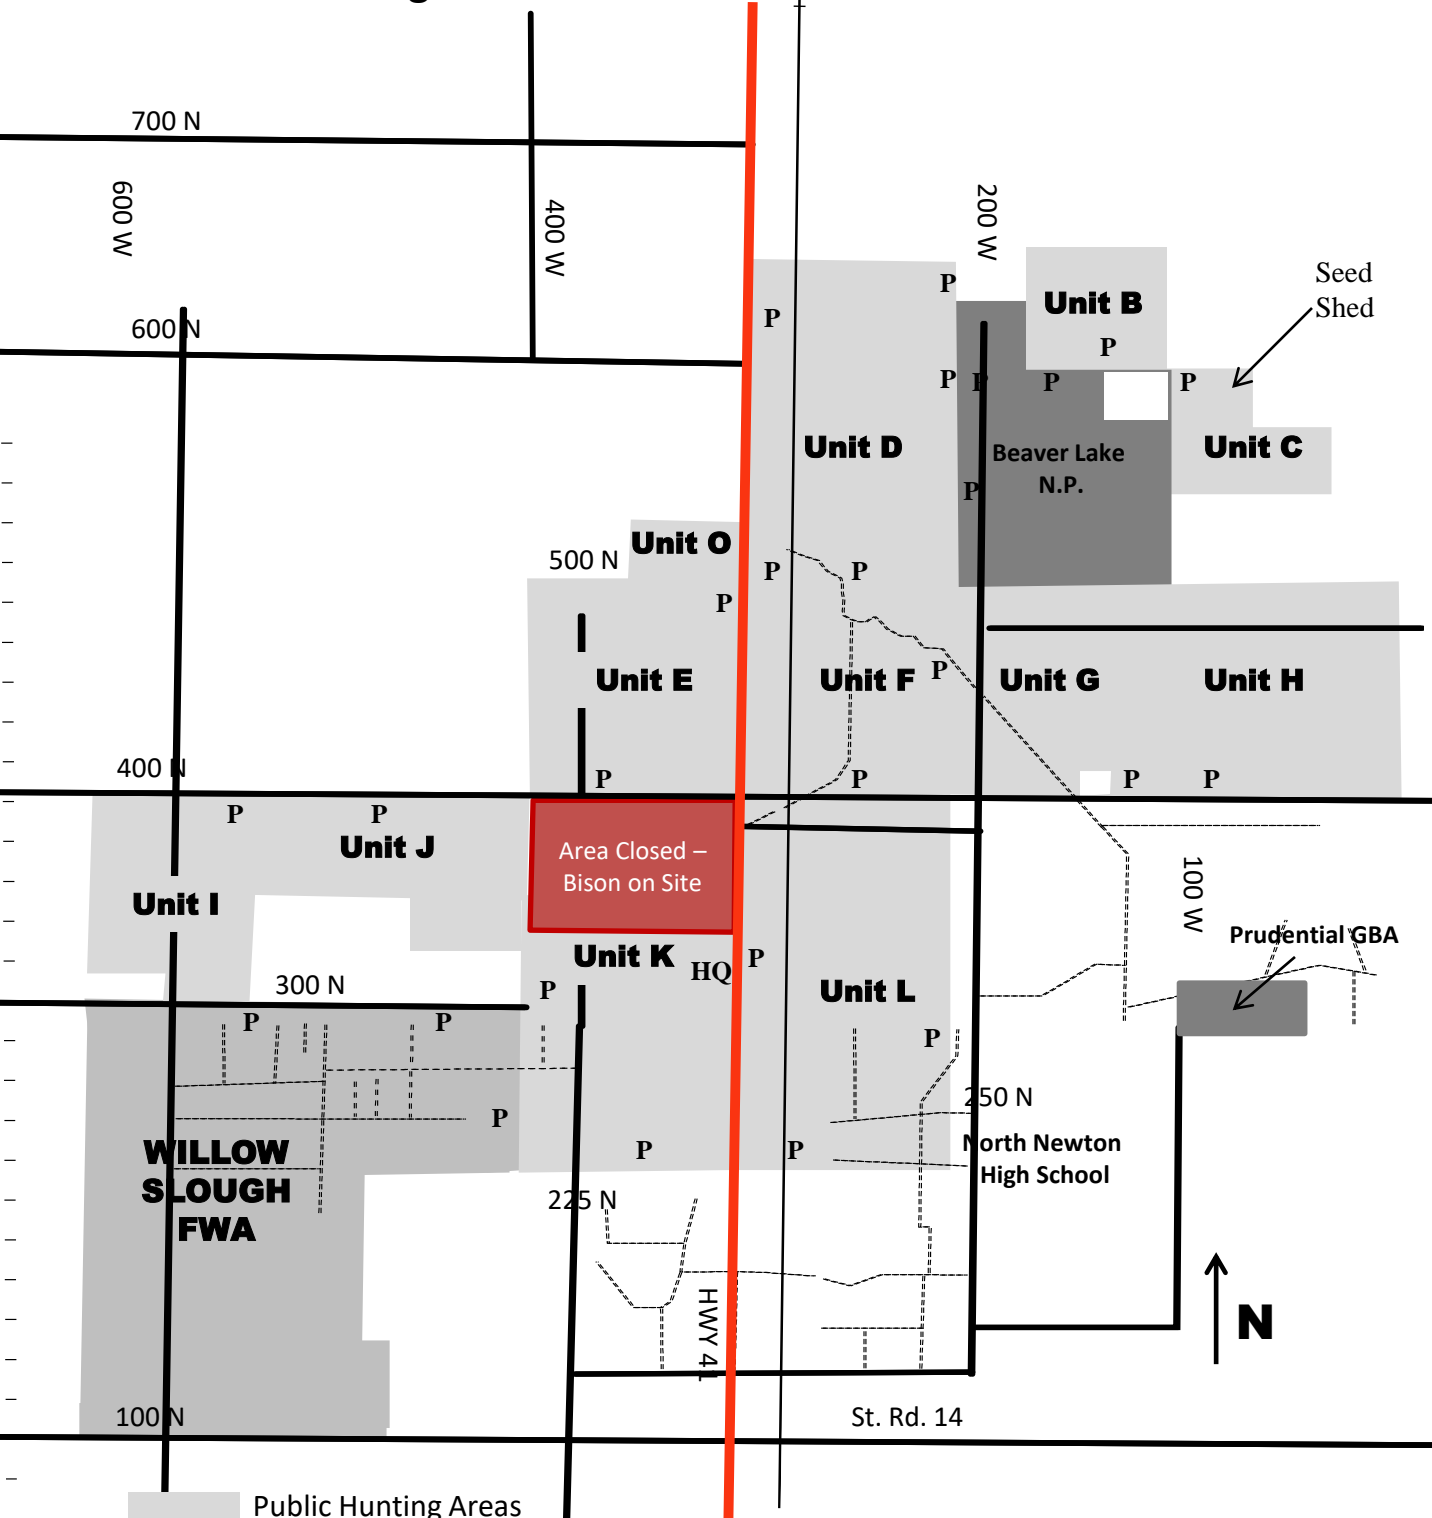

Kankakee Sands

The Nature Conservancy
Public Hunting Units

Area Closed –
Bison on Site

Visitors Welcome. Please contact Willow Slough FWA for specific rules 219-285-2704.
Hunters - Parking is not permitted at the HQ or Seed Shed. Thank you.