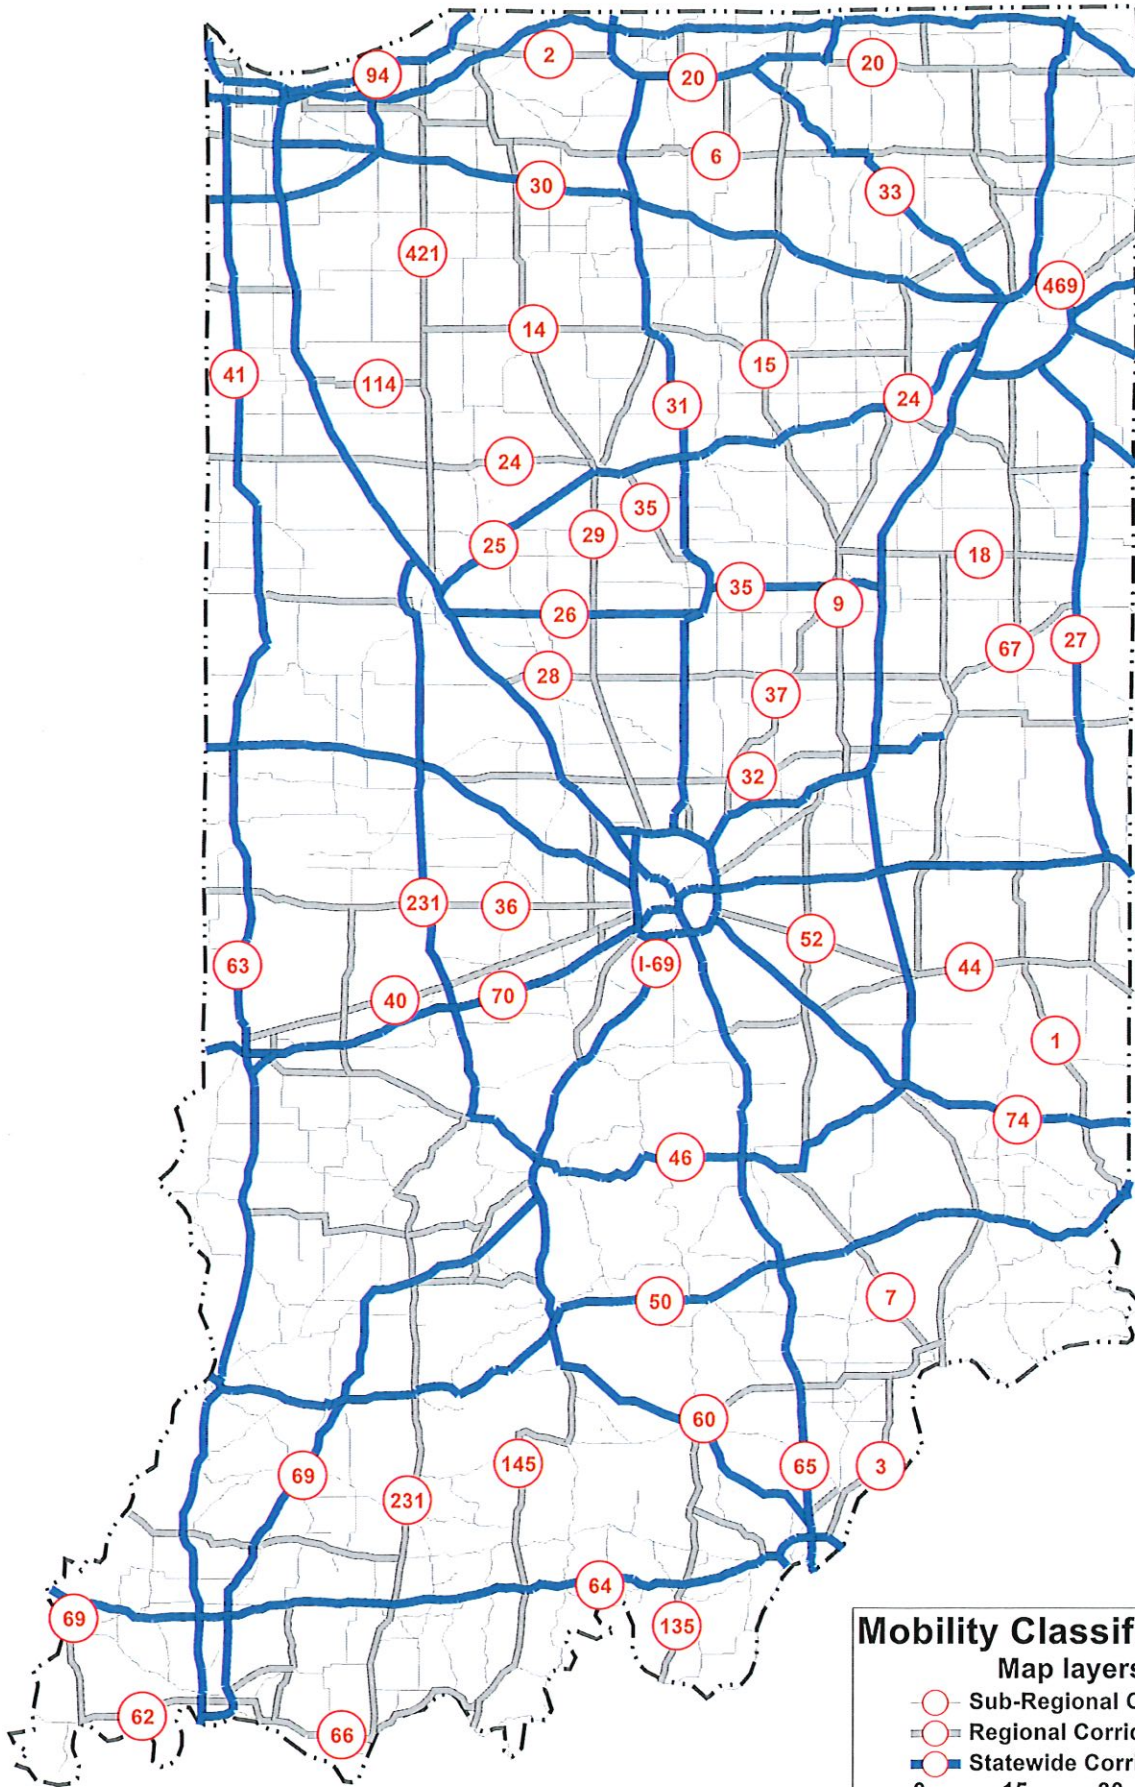

INDOT Statewide Mobility Corridor Hierarchy

Mobility Classifications
Map layers

- Sub-Regional Corridors
- Regional Corridors
- Statewide Corridors

0 15 30 45
Miles