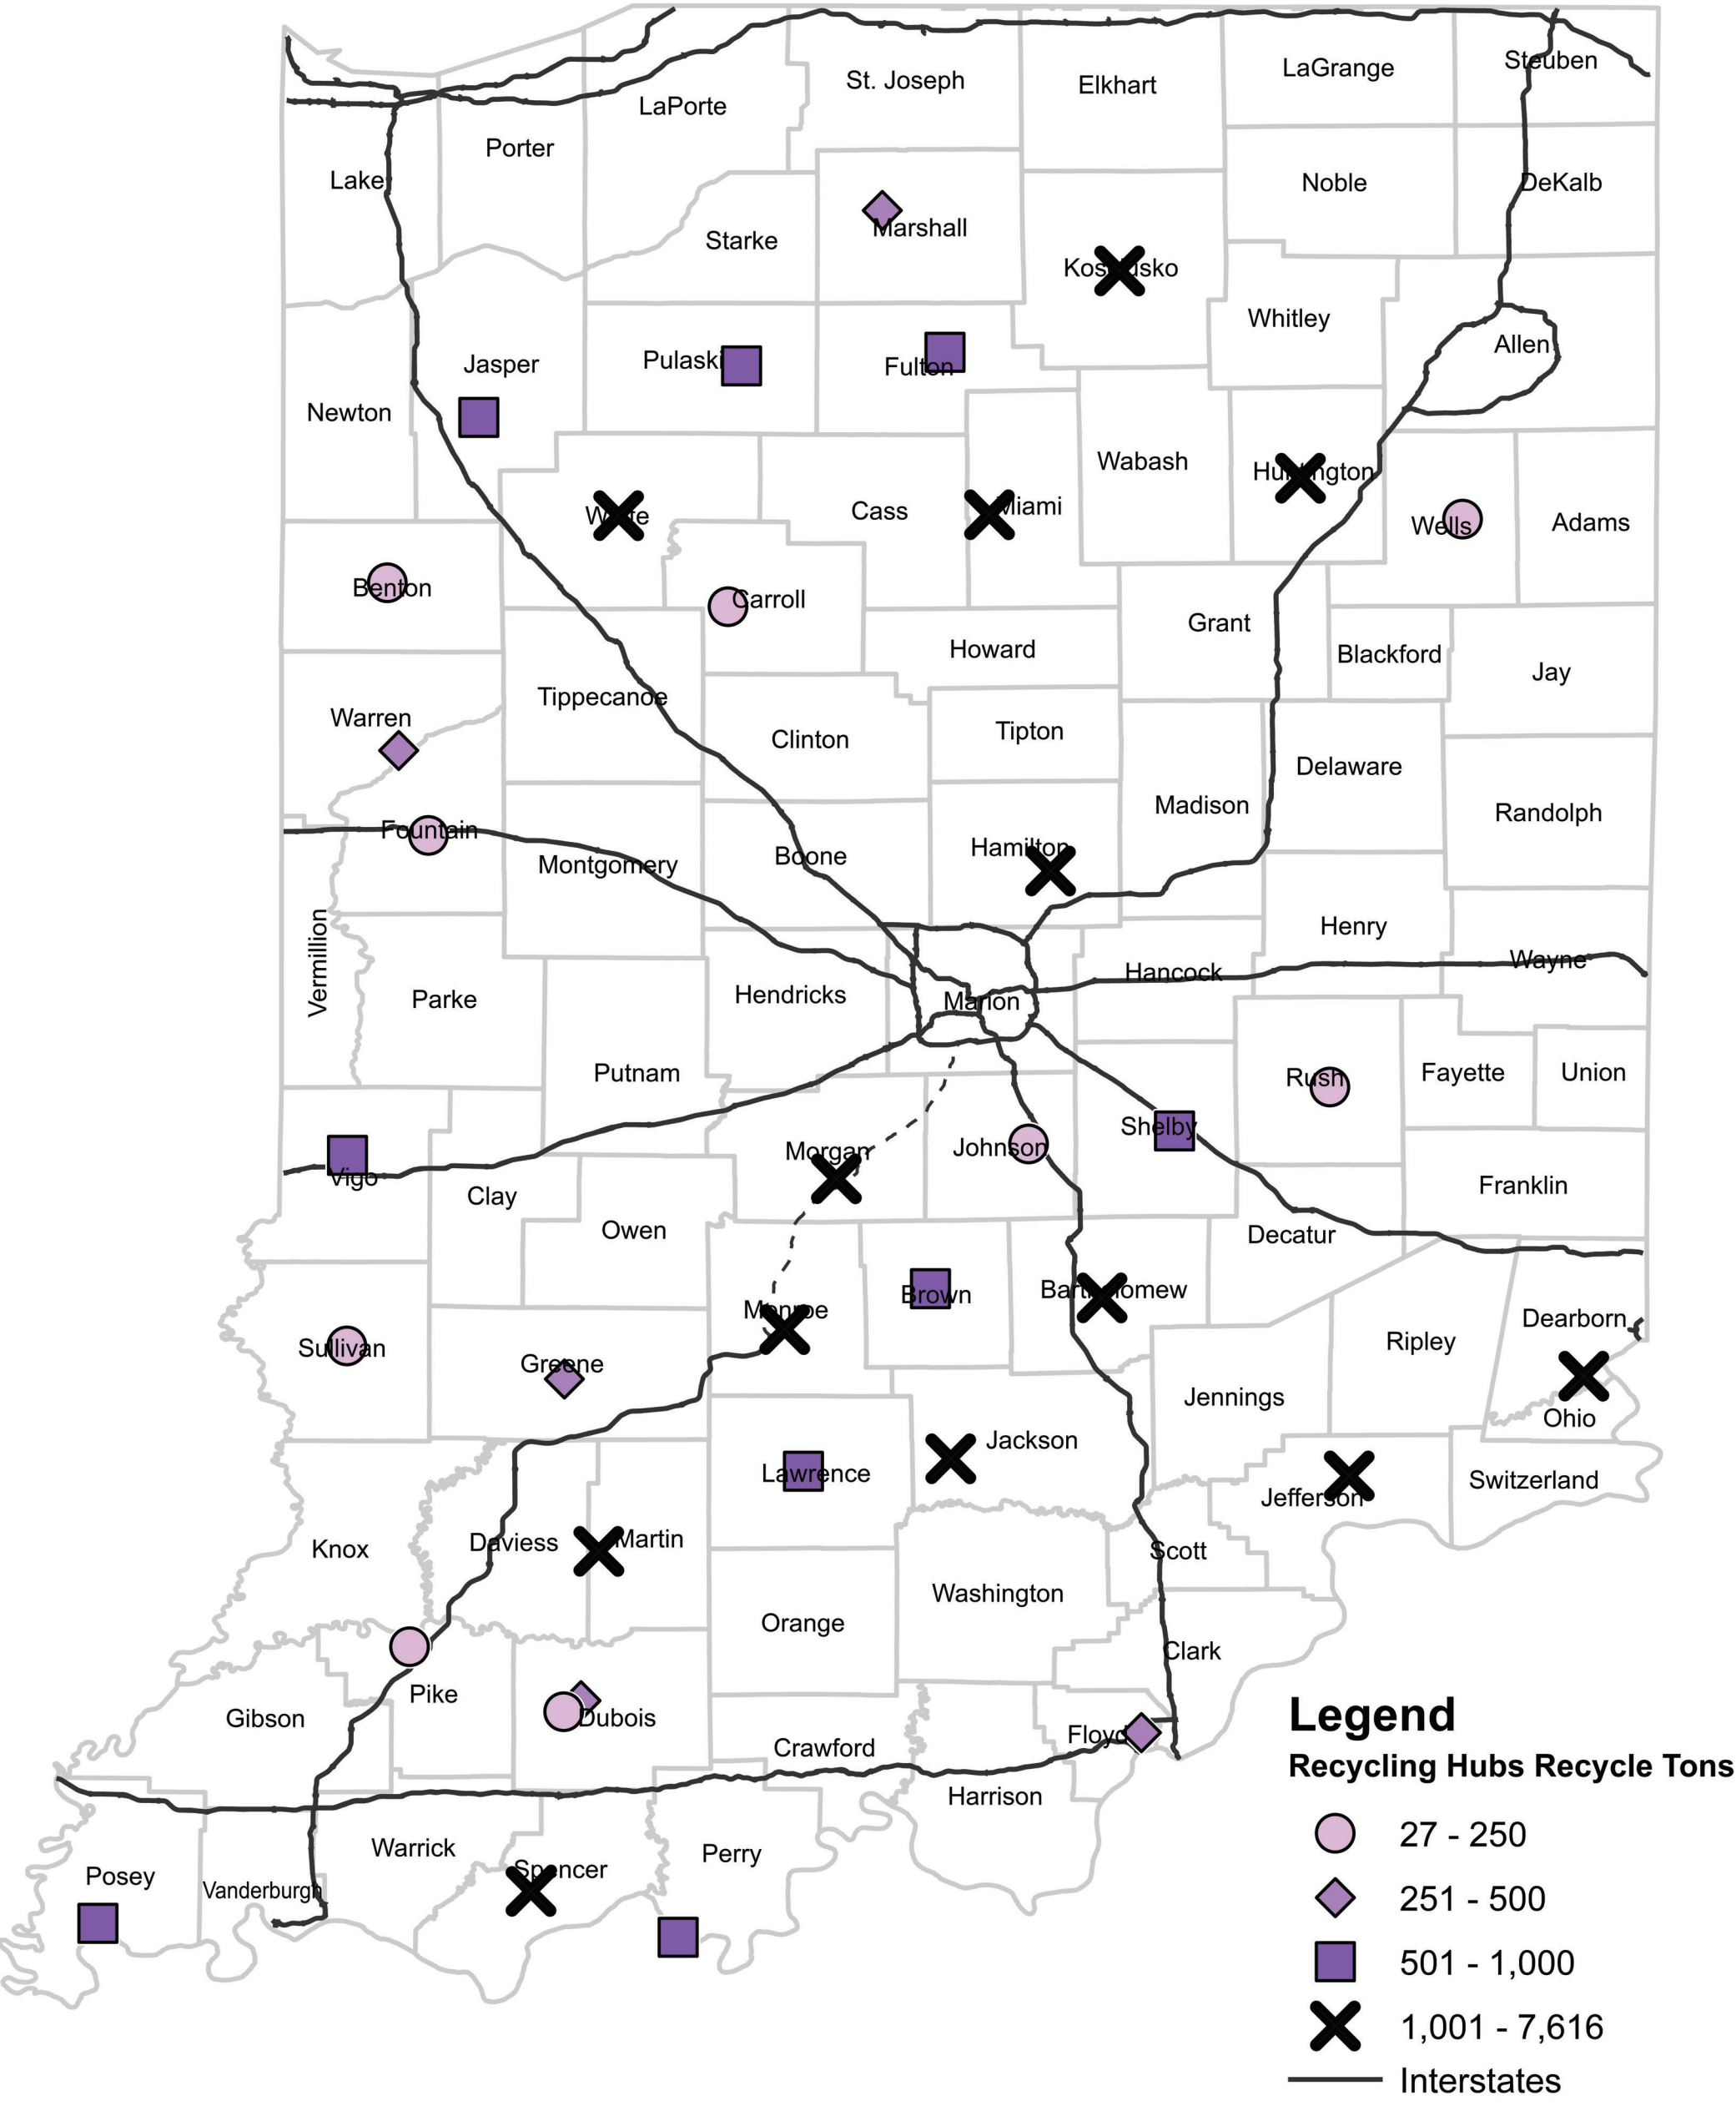

Indiana Recycling Infrastructure & Economic Study

Presented to

Prepared by

July 2021

TABLE OF CONTENTS

Executive Summary	2
A. Current Waste and Recycling Infrastructure	2
B. Economic Impact on the States Economy	3
C. Recommendations and Conclusions.....	5
Introduction	7
A. Project Partners	9
B. Key Stakeholders	11
C. Methodology.....	12
Part 1. Current Waste and Recycling Infrastructure	14
A. General Locations and Definitions	14
B. Disposal Infrastructure	18
C. Recycling.....	26
Part 2. Economic Impact on the State’s Economy	45
A. Methodology.....	45
B. The Economic Contributions of the Recycling Industry.....	47
C. Economic Impact of Indiana Manufacturers and End Users that Use Recycled Commodities	53
D. Increased Demand Based on Survey Responses	72
E. Tax Revenue Generated from the Recycling Economy	74
F. Comparison to Institute of Scrap Recycling Industries (ISRI)	75
Part 3. Conclusions and Recommendations	77
A. Data Collection.....	77
B. Materials Management Planning.....	81
C. Indianapolis and Marion County.....	83
D. State and Local Funding	87
E. Recycling Collection Programs	89
F. Recycling Processing.....	91
G. Organics & Food Waste	92
H. Grant Programs.....	92
I. Economic Development	93
J. End User Recycling Markets	94
K. Public-Private Partnerships	96
L. Recommendations Summary	97

Appendices

- Appendix A. 2019 Community Recycling Survey
- Appendix B. 2019 Solid Waste District Recycling Survey
- Appendix C. Municipality Survey
- Appendix D. 2019 End User Recycling Survey
- Appendix E. Compost and Wood Grinder Facilities
- Appendix F. NAICS Codes
- Appendix G. Maps in Study

Appendix G

Maps in Study
Ledger Size Paper

2019 Reported Processed Tons by Material Recovery Facilities in Indiana

2019 Reported Processed Tons by Recycling Hubs in Indiana

Curbside and Drop-Off Recycling Access in Indiana