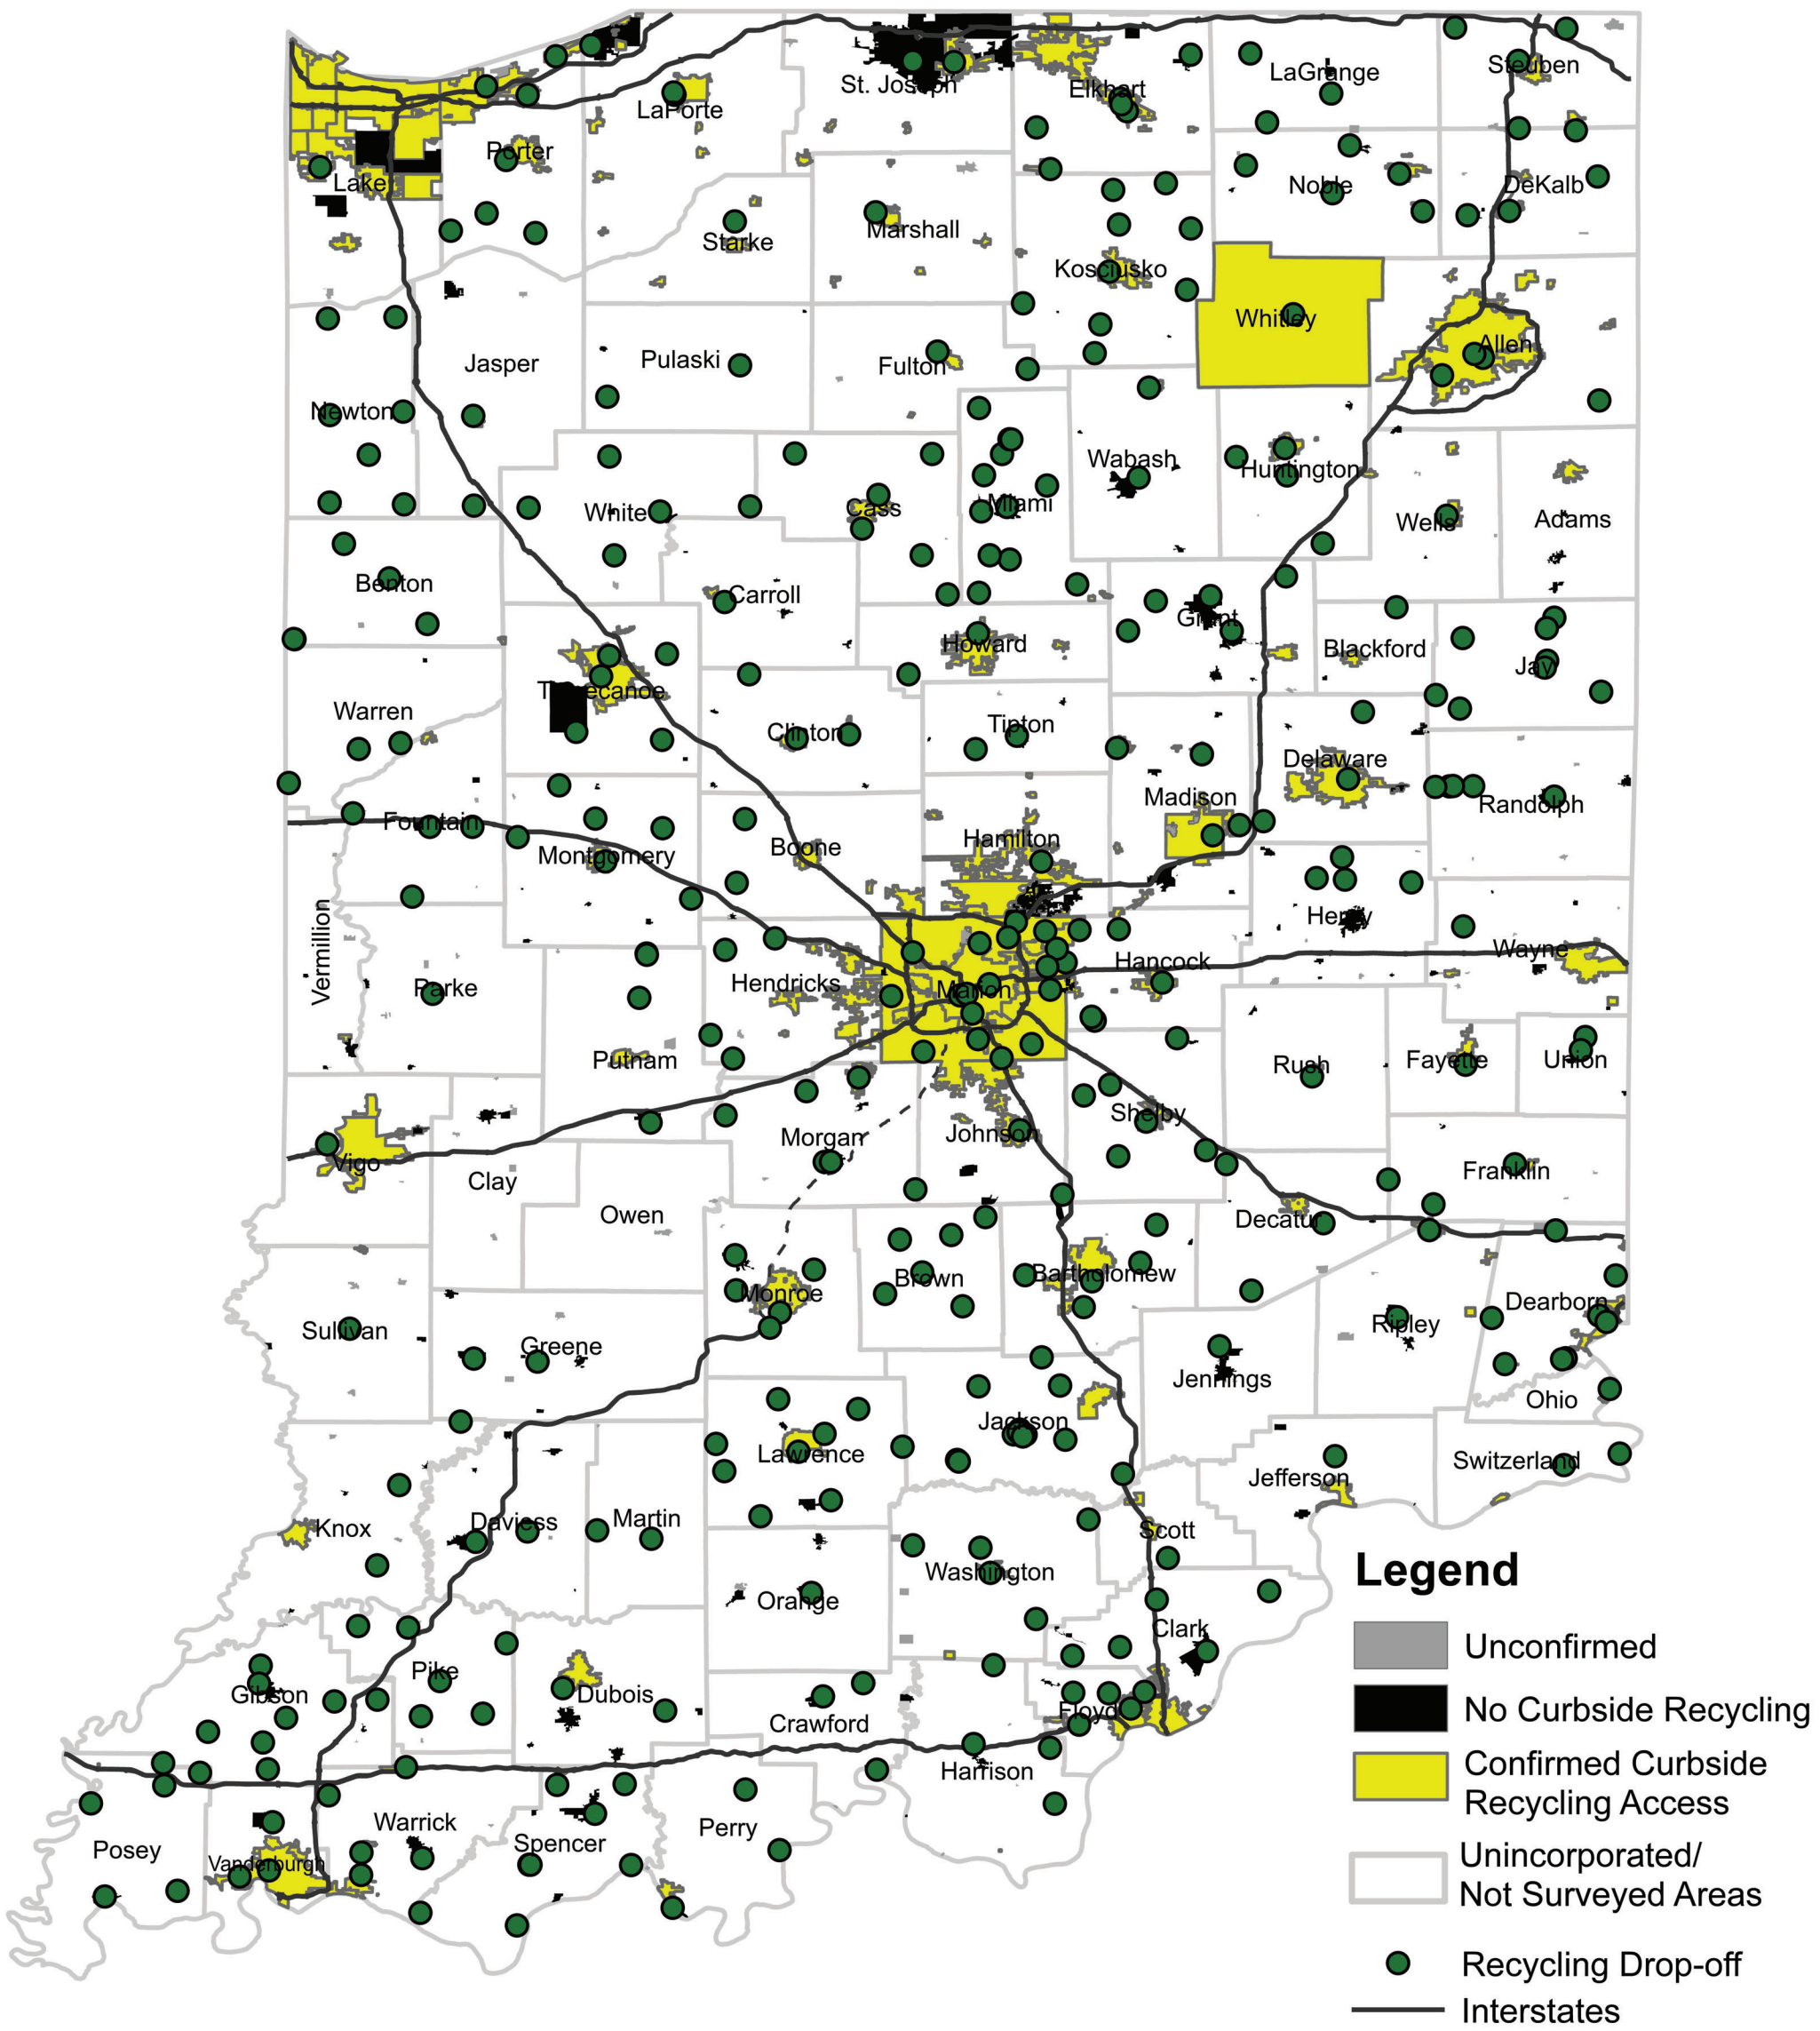

Indiana Recycling Infrastructure & Economic Study

Presented to

Prepared by

July 2021

TABLE OF CONTENTS

Executive Summary	2
A. Current Waste and Recycling Infrastructure	2
B. Economic Impact on the States Economy	3
C. Recommendations and Conclusions.....	5
Introduction	7
A. Project Partners	9
B. Key Stakeholders	11
C. Methodology.....	12
Part 1. Current Waste and Recycling Infrastructure	14
A. General Locations and Definitions	14
B. Disposal Infrastructure	18
C. Recycling.....	26
Part 2. Economic Impact on the State’s Economy	45
A. Methodology.....	45
B. The Economic Contributions of the Recycling Industry.....	47
C. Economic Impact of Indiana Manufacturers and End Users that Use Recycled Commodities	53
D. Increased Demand Based on Survey Responses	72
E. Tax Revenue Generated from the Recycling Economy	74
F. Comparison to Institute of Scrap Recycling Industries (ISRI)	75
Part 3. Conclusions and Recommendations	77
A. Data Collection.....	77
B. Materials Management Planning.....	81
C. Indianapolis and Marion County.....	83
D. State and Local Funding	87
E. Recycling Collection Programs	89
F. Recycling Processing.....	91
G. Organics & Food Waste	92
H. Grant Programs.....	92
I. Economic Development	93
J. End User Recycling Markets	94
K. Public-Private Partnerships	96
L. Recommendations Summary	97

Appendices

- Appendix A. 2019 Community Recycling Survey
- Appendix B. 2019 Solid Waste District Recycling Survey
- Appendix C. Municipality Survey
- Appendix D. 2019 End User Recycling Survey
- Appendix E. Compost and Wood Grinder Facilities
- Appendix F. NAICS Codes
- Appendix G. Maps in Study

Appendix G

Maps in Study
Ledger Size Paper

2019 Reported Processed Tons by Material Recovery Facilities in Indiana

2019 Reported Processed Tons by Recycling Hubs in Indiana

Curbside and Drop-Off Recycling Access in Indiana