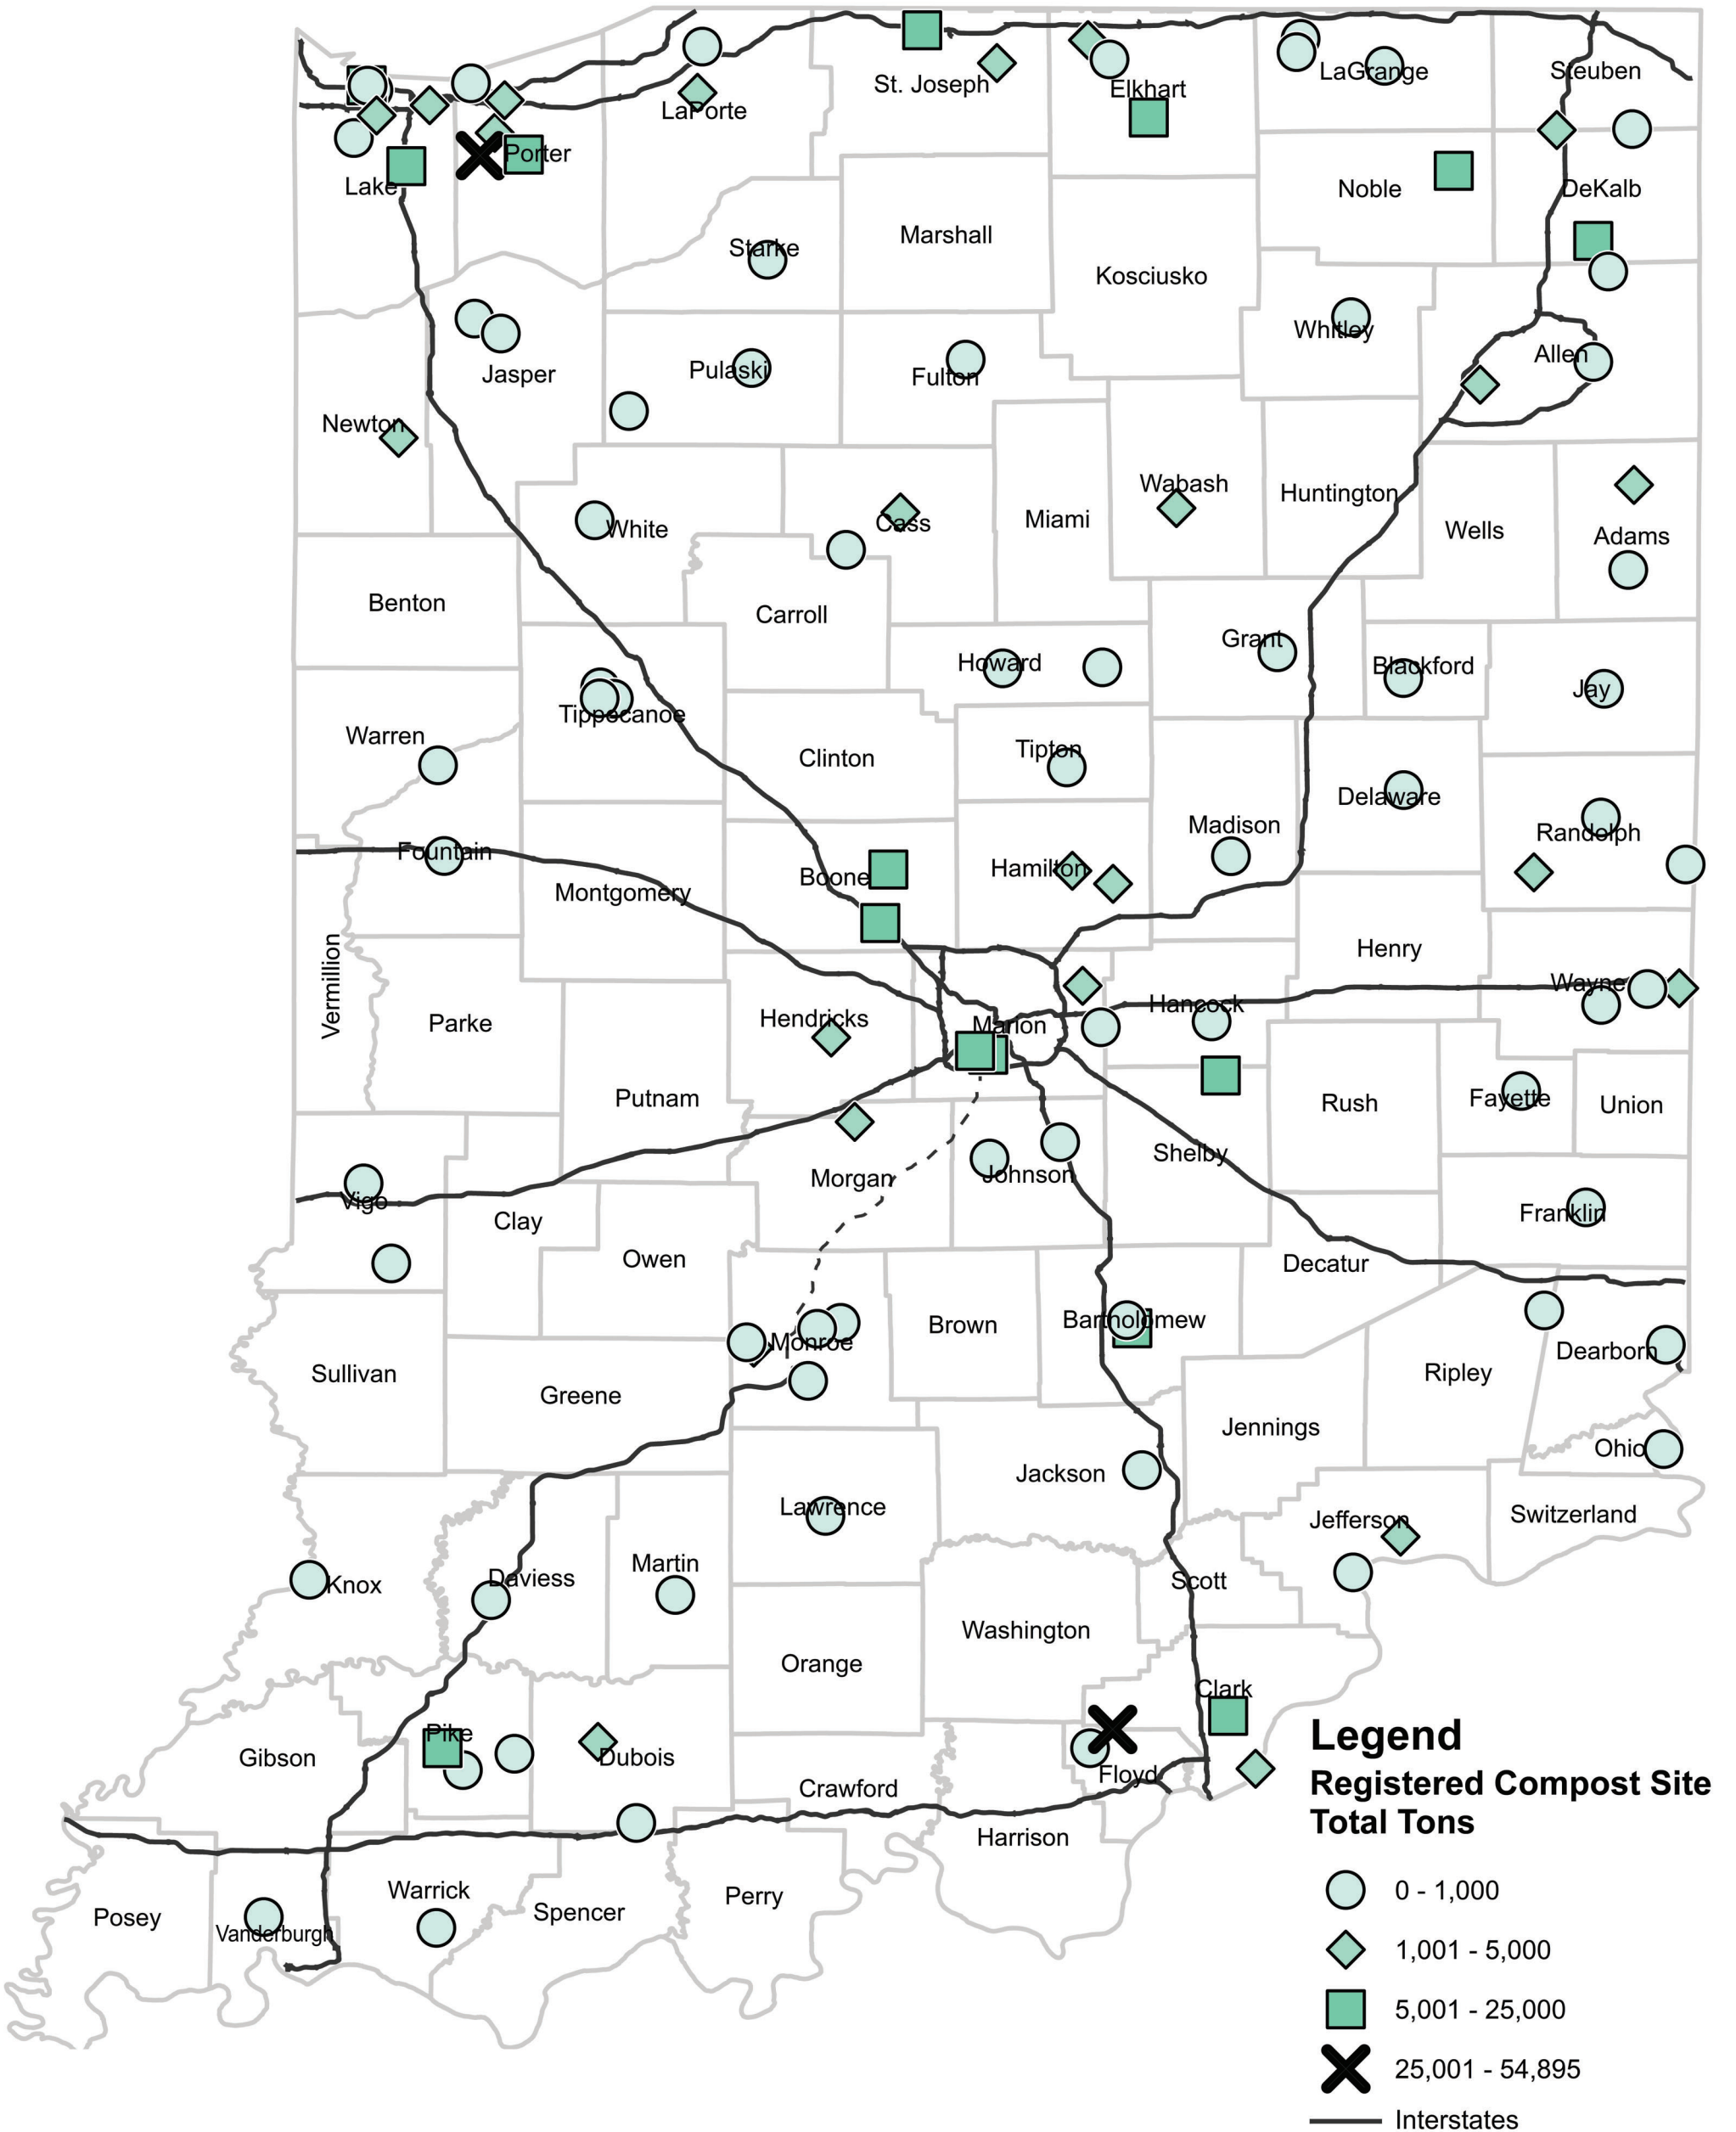

2019 Registered Compost Facilities in Indiana