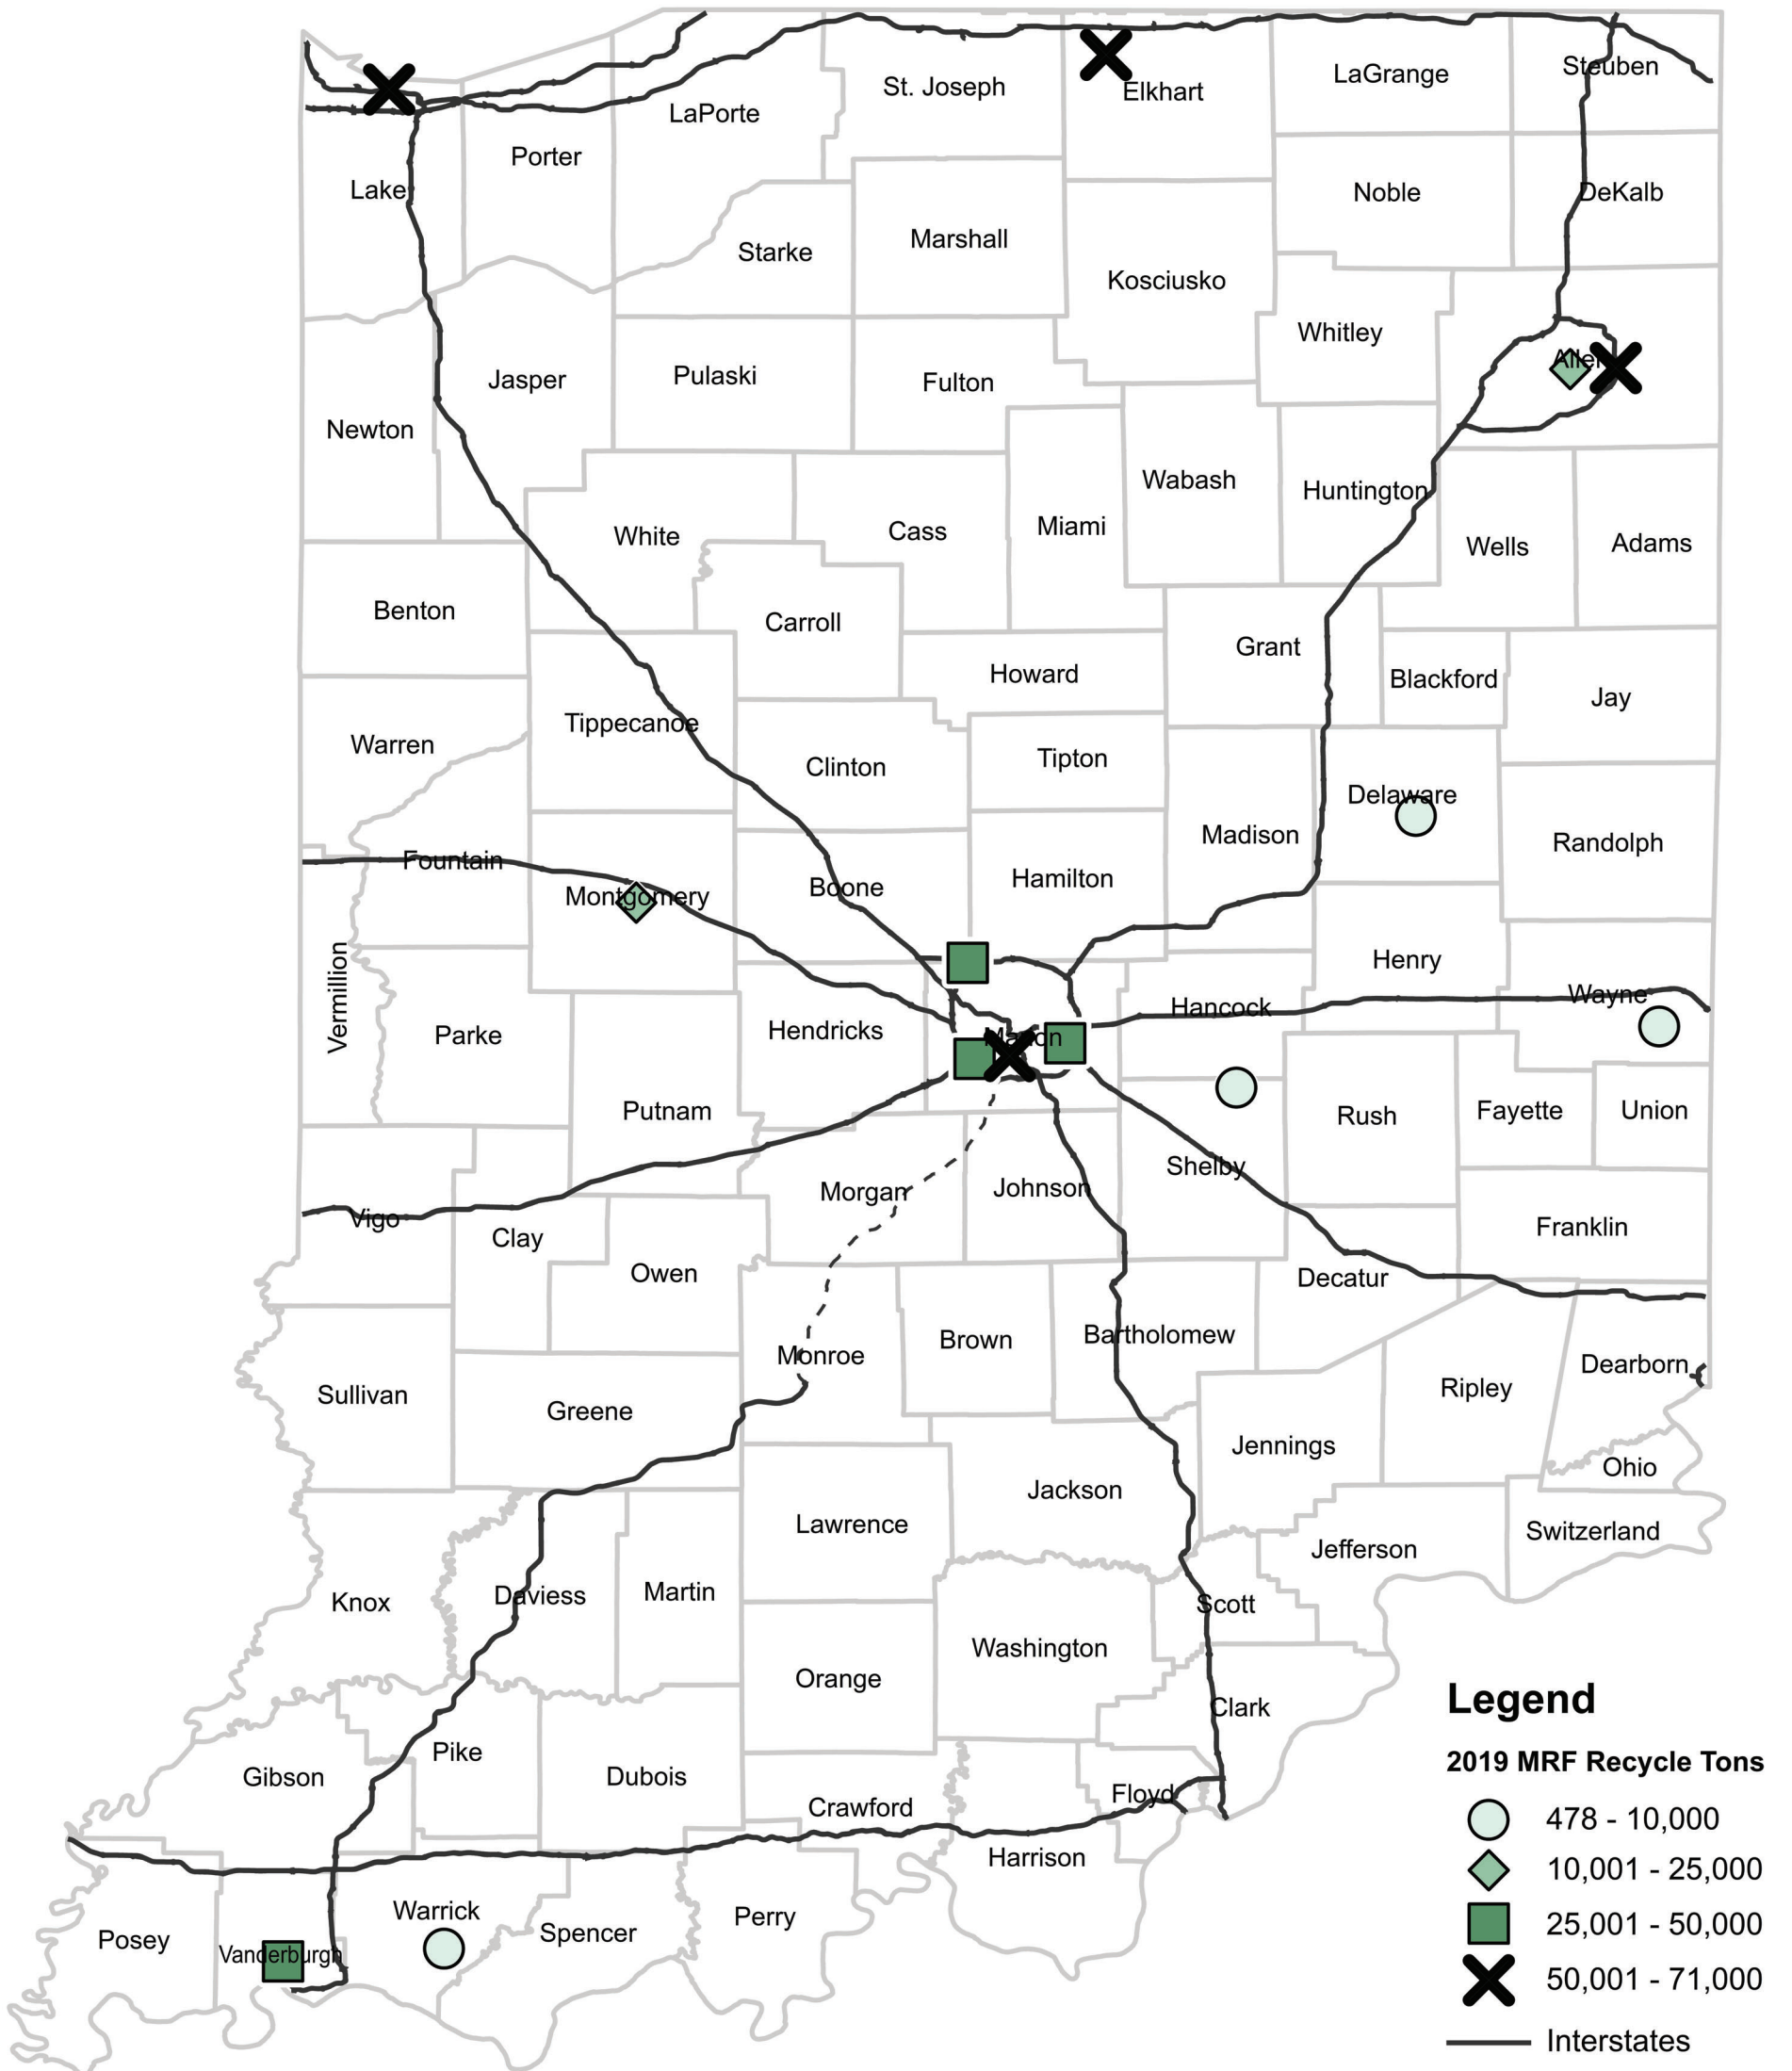

Indiana Recycling Infrastructure & Economic Study

Presented to

Prepared by

July 2021

TABLE OF CONTENTS

Executive Summary	2
A. Current Waste and Recycling Infrastructure	2
B. Economic Impact on the States Economy	3
C. Recommendations and Conclusions.....	5
Introduction	7
A. Project Partners	9
B. Key Stakeholders	11
C. Methodology.....	12
Part 1. Current Waste and Recycling Infrastructure	14
A. General Locations and Definitions	14
B. Disposal Infrastructure	18
C. Recycling.....	26
Part 2. Economic Impact on the State’s Economy	45
A. Methodology.....	45
B. The Economic Contributions of the Recycling Industry.....	47
C. Economic Impact of Indiana Manufacturers and End Users that Use Recycled Commodities	53
D. Increased Demand Based on Survey Responses	72
E. Tax Revenue Generated from the Recycling Economy	74
F. Comparison to Institute of Scrap Recycling Industries (ISRI)	75
Part 3. Conclusions and Recommendations	77
A. Data Collection.....	77
B. Materials Management Planning.....	81
C. Indianapolis and Marion County.....	83
D. State and Local Funding	87
E. Recycling Collection Programs	89
F. Recycling Processing.....	91
G. Organics & Food Waste	92
H. Grant Programs.....	92
I. Economic Development	93
J. End User Recycling Markets	94
K. Public-Private Partnerships	96
L. Recommendations Summary	97

Appendices

- Appendix A. 2019 Community Recycling Survey
- Appendix B. 2019 Solid Waste District Recycling Survey
- Appendix C. Municipality Survey
- Appendix D. 2019 End User Recycling Survey
- Appendix E. Compost and Wood Grinder Facilities
- Appendix F. NAICS Codes
- Appendix G. Maps in Study

Appendix G

Maps in Study
Ledger Size Paper

2019 Reported Processed Tons by Material Recovery Facilities in Indiana

2019 Reported Processed Tons by Recycling Hubs in Indiana

Curbside and Drop-Off Recycling Access in Indiana